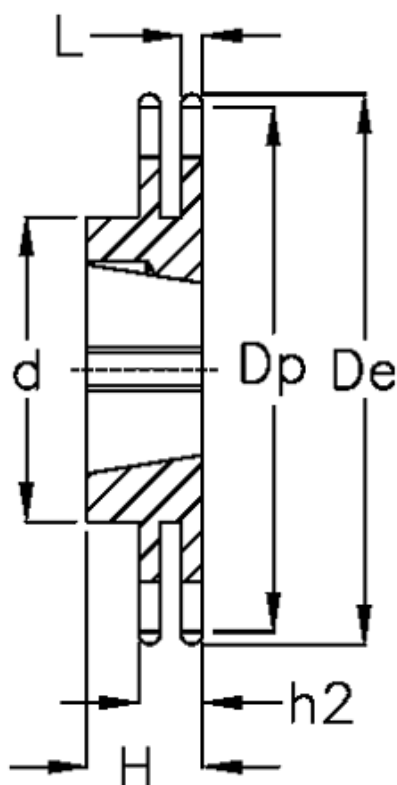

Article number: 616032007022

Description: Taperbored sprocket 12 B-2 Z=22 duplex
for bushing 2517

Measures

C	= 2	h2	= 30.3
d	= 108	Material	= Stål
De	= 141.8	Number of teeth	= 22
Dp	= 133.86		
For bush	= 2517		
For chain size	= 3/4" x 7/16"		
For chain type	= 12 B-2		
H	= 45		